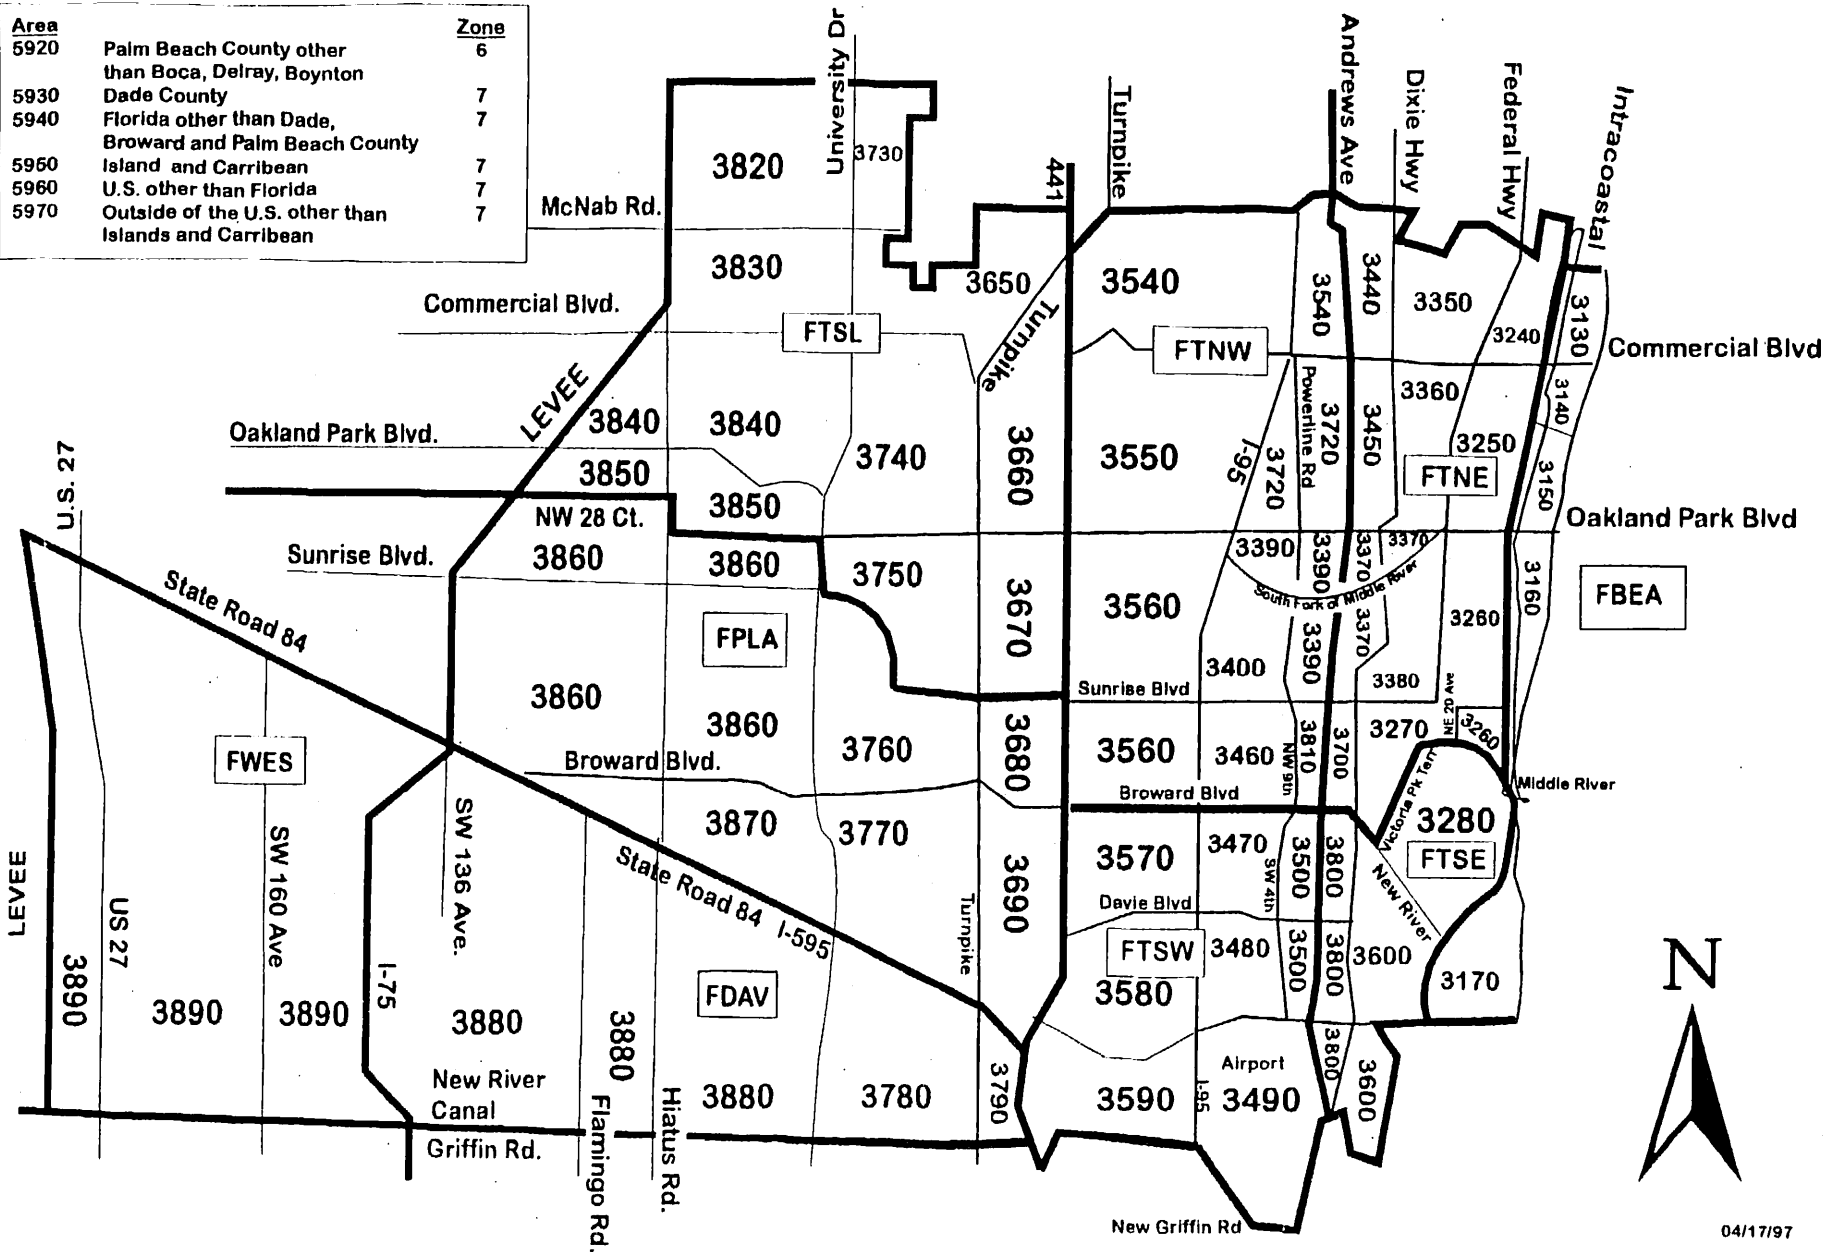

Ft. Lauderdale Area Map

Area	Zone
5920 Palm Beach County other than Boca, Delray, Boynton	6
5930 Dade County	7
5940 Florida other than Dade, Broward and Palm Beach County	7
5960 Island and Carribean	7
5960 U.S. other than Florida	7
5970 Outside of the U.S. other than Islands and Carribean	7

04/17/97

PLEASE DO NOT REMOVE

Hollywood - South Broward Area Map

EVERGLADES

ATLANTIC OCEAN

Note: The Boundary between 3180F and 3100C is the Pembroke Pines/Hollywood city limits

- | | |
|--------|------------|
| Area | Alpha Zone |
| S 1920 | "0" |
| S 1930 | "0" |
| S 1940 | "0" |
| S 1950 | "0" |
| S 1960 | "0" |
| S 1970 | "0" |
- Palm Beach County other than Boca, Delray, Boynton
 Dade County
 Florida other than Dade, Broward and Palm Beach County
 Island and Caribbean
 U.S. other than Florida
 Outside of the U.S. other than Islands and Caribbean