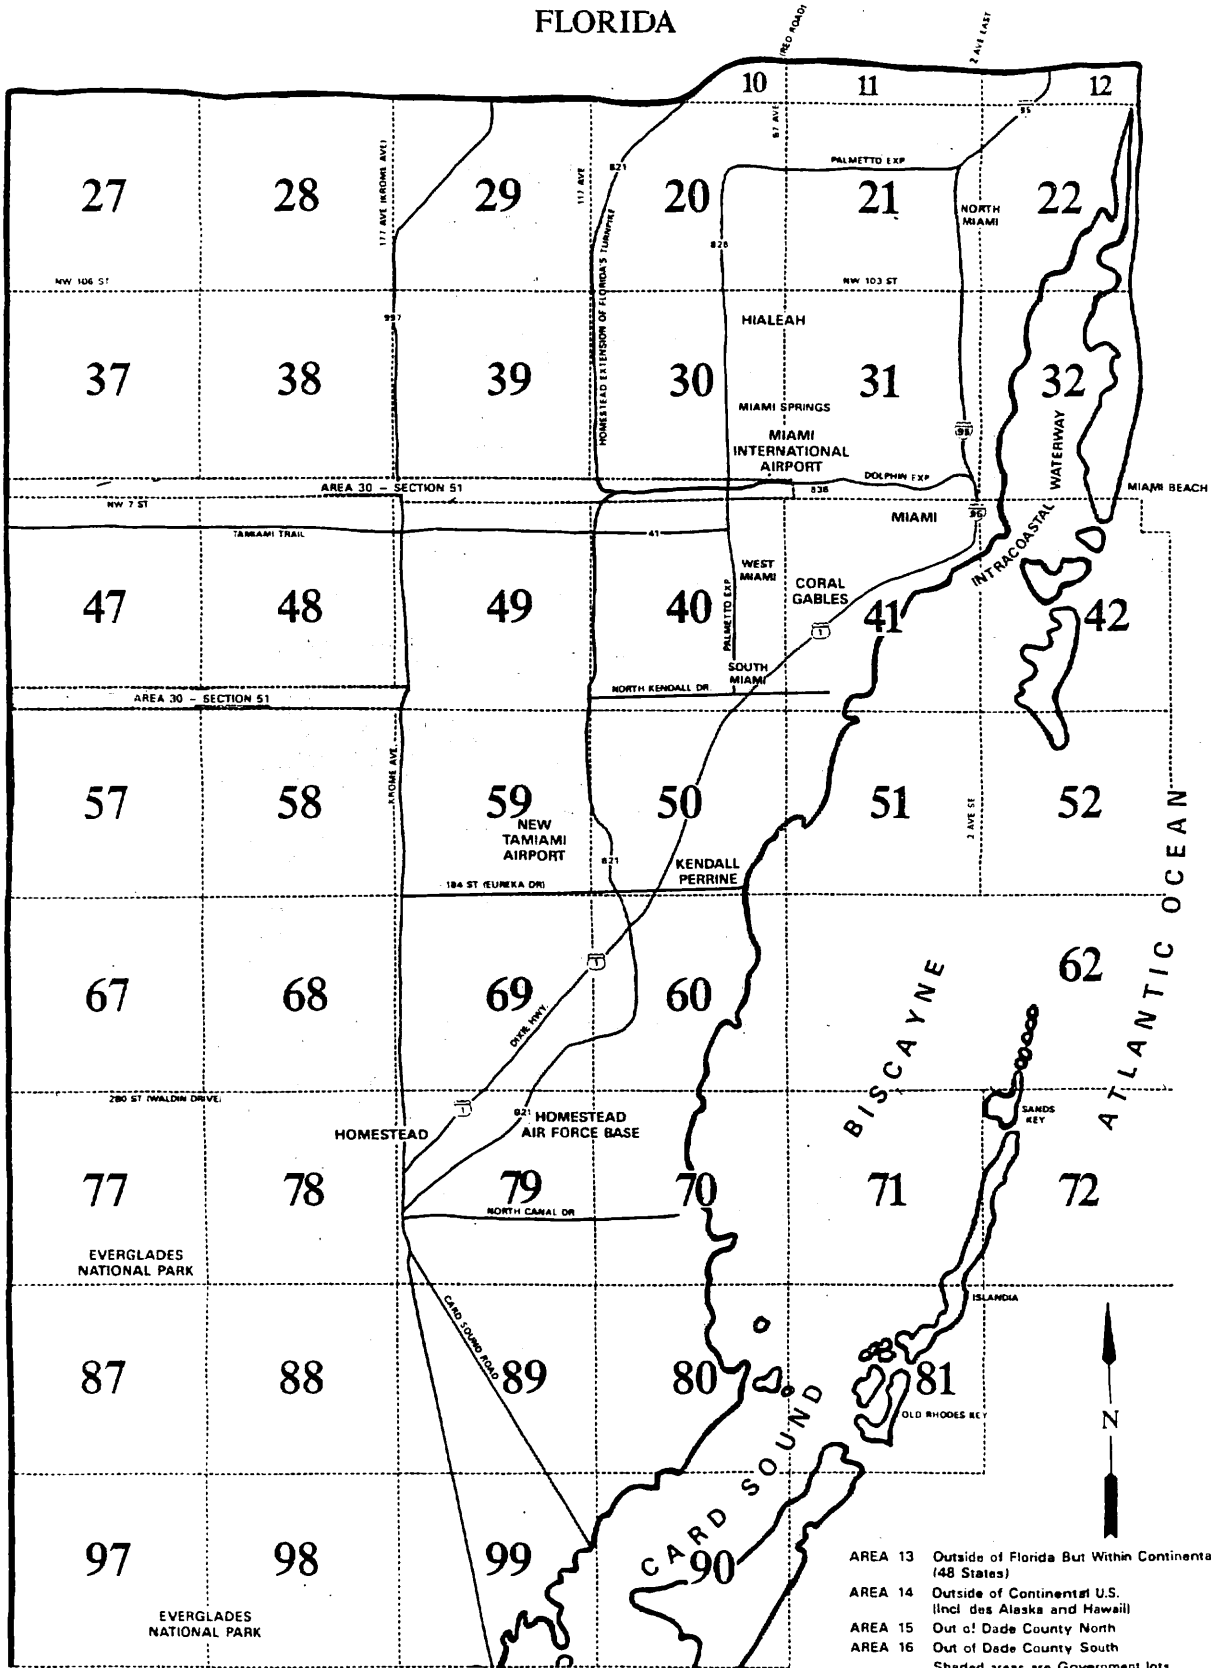

DADE COUNTY FLORIDA

- AREA 13 Outside of Florida But Within Continental U.S. (48 States)
 - AREA 14 Outside of Continental U.S. (incl des Alaska and Hawaii)
 - AREA 15 Out of Dade County North
 - AREA 16 Out of Dade County South
- Shaded areas are Government lots and belong to Area 30-Section 51