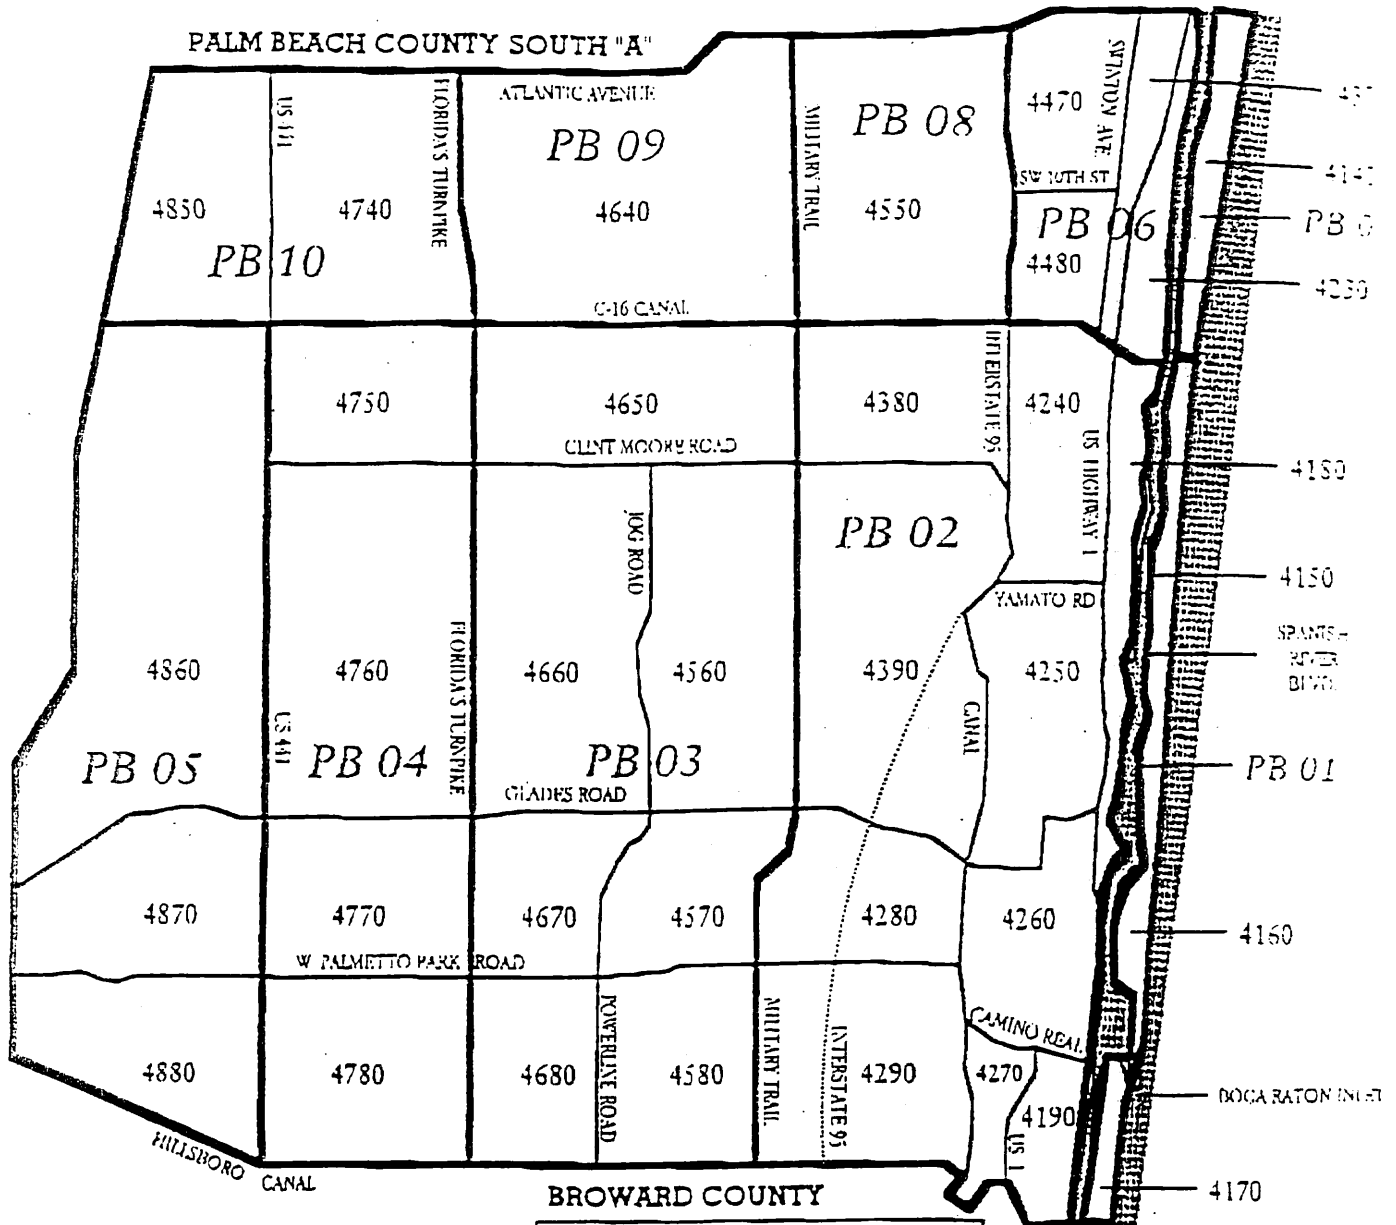

# PALM BEACH COUNTY SOUTH "A" Area Map

OUT OF GEOGRAPHIC AREA	
AREA	LOCATION
5940	Florida other than St. Lucie, Martin, Palm Beach, Broward & Dade Counties
5950	Island & Caribbean
5960	US other than Florida
5970	Outside of the US other than Islands & Caribbean

## Area Map

### NORTH PALM BEACH COUNTY "B"

OUT OF GEOGRAPHIC AREA	
AREA	LOCATION
5940	Florida other than St. Lucie, Martin, Palm Beach, Broward & Dade Counties
5950	Island & Caribbean
5960	US other than Florida
5970	Outside of the US other than Islands & Caribbean

## Area Map

OUT OF GEOGRAPHIC AREA	LOCATION
5940	Florida other than St. Lucie, Martin, Palm Beach, Broward & Dade Counties
5950	Island & Caribbean
5960	US other than Florida
5970	Outside of the US other than Islands & Caribbean